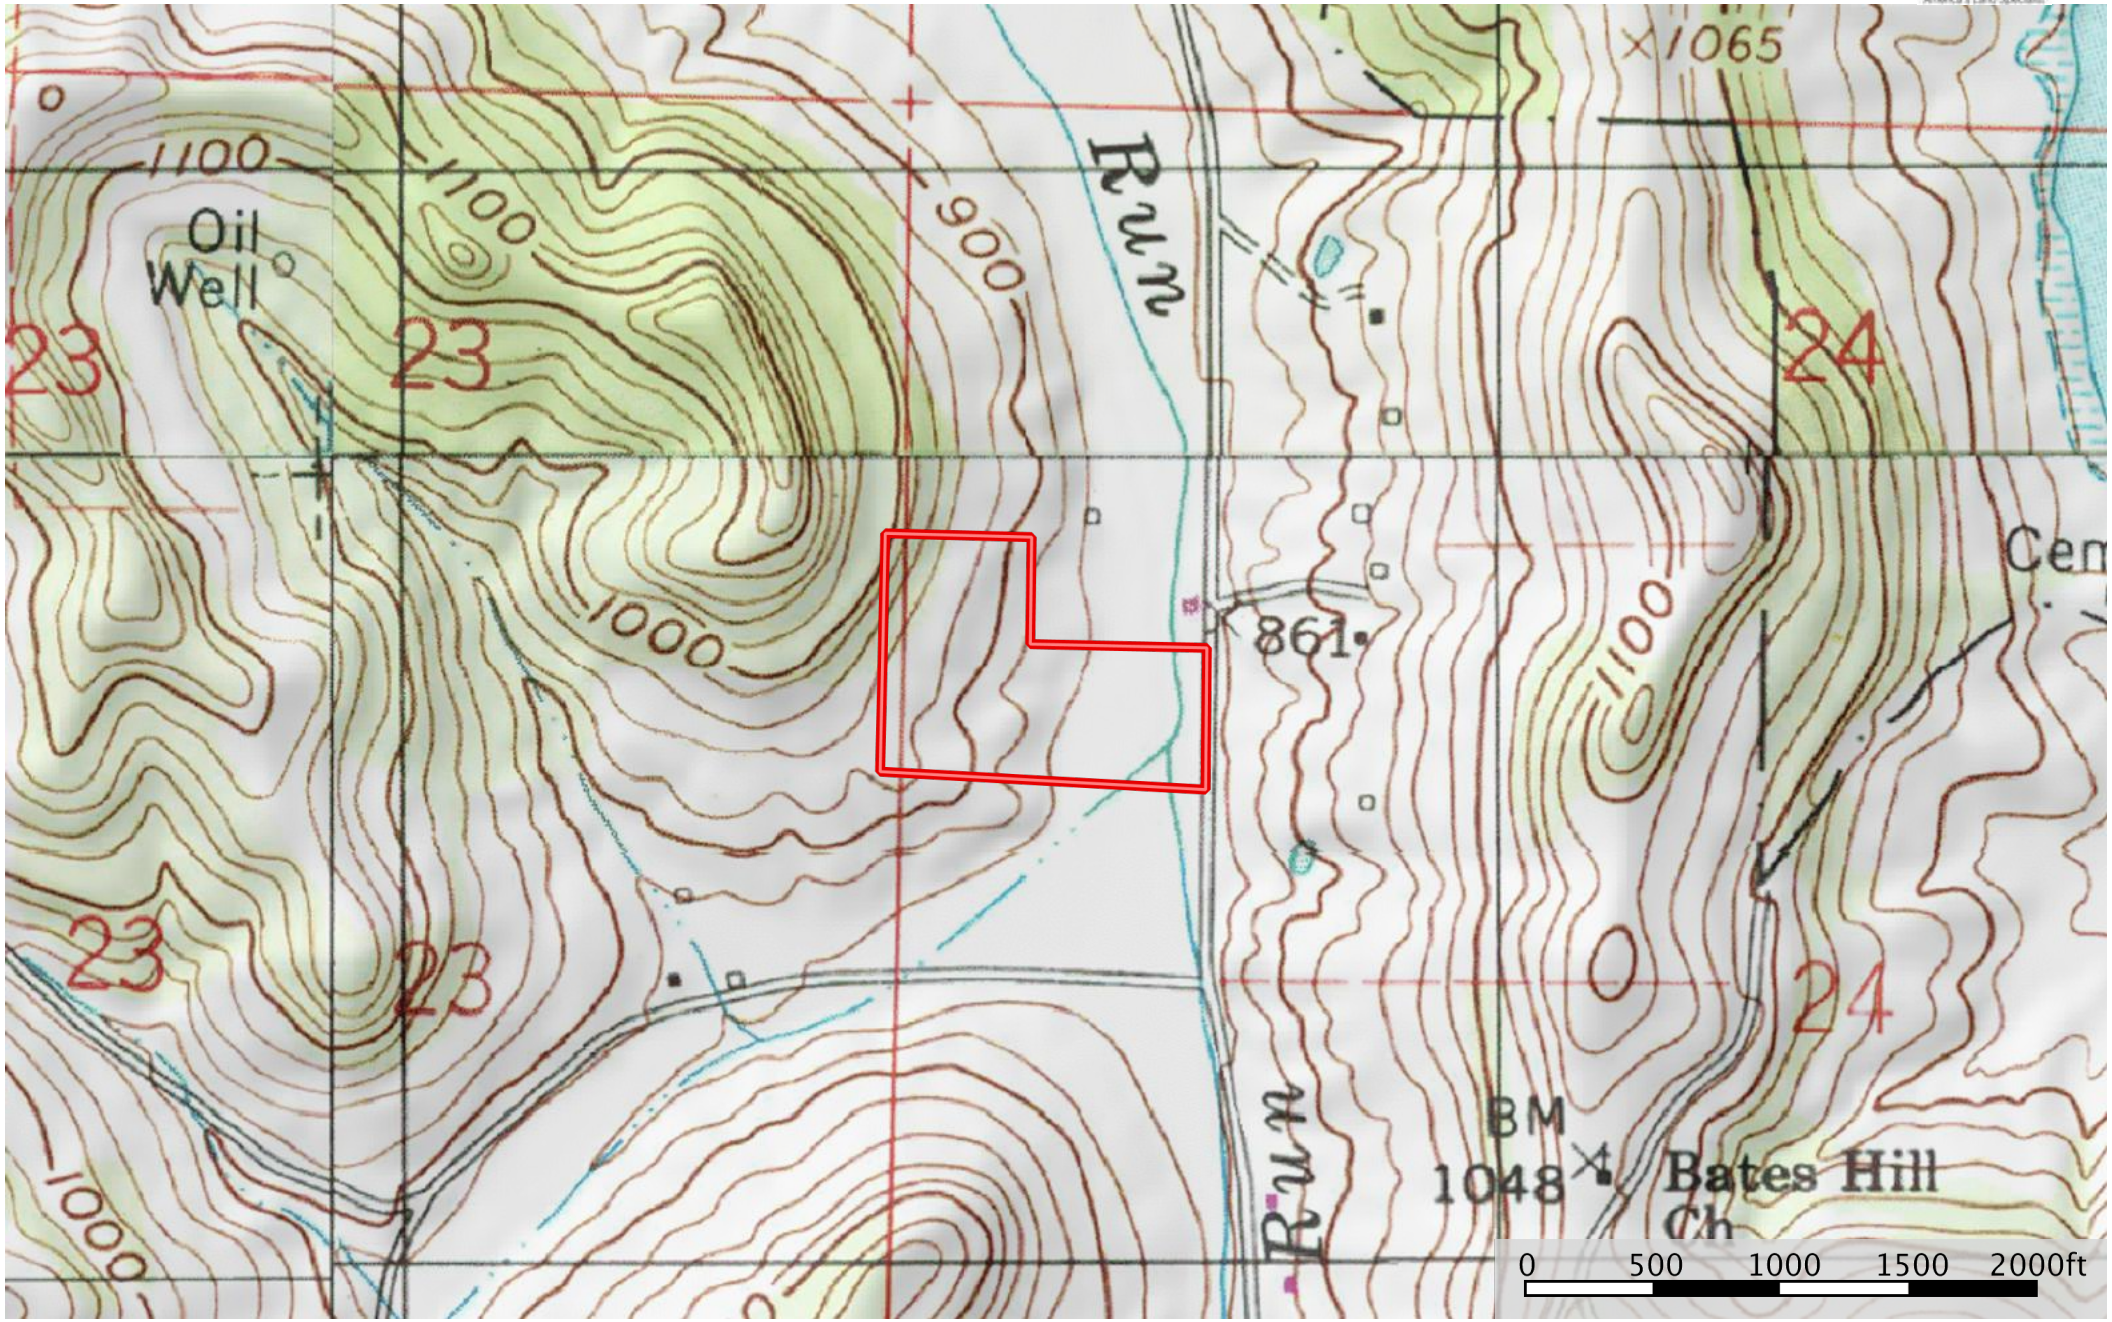

0 Mud Run Rd.
Noble County, Ohio, 12.0 AC +/-

Boundary