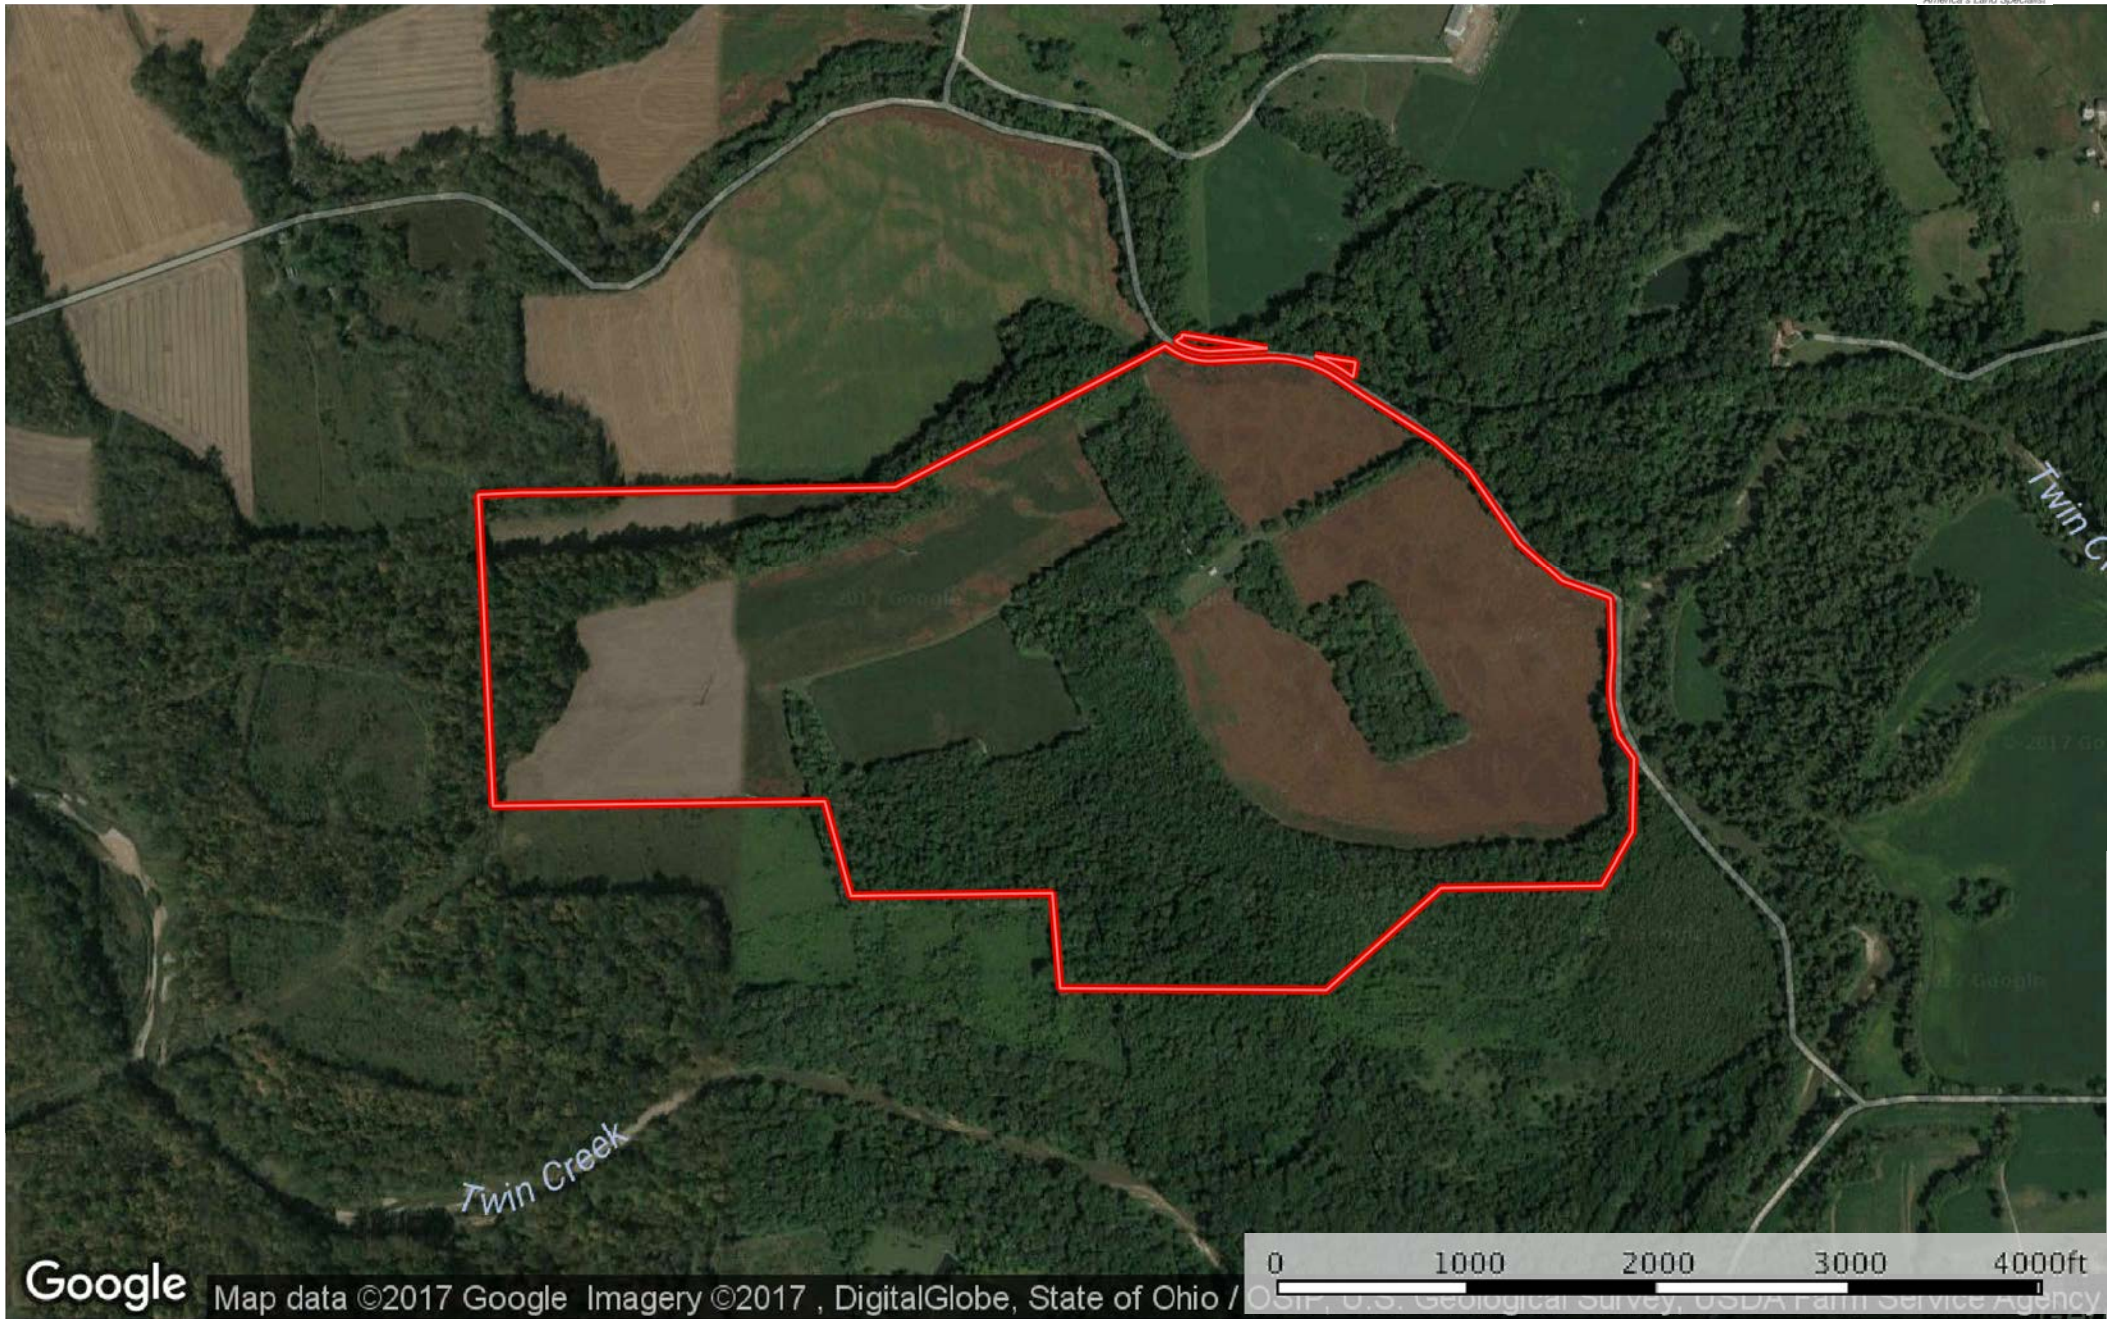

13251 Anthony Rd Farmersville, Ohio 45325
Montgomery County, Ohio, 188.08 AC +/-

Google

Map data ©2017 Google Imagery ©2017, DigitalGlobe, State of Ohio / USGS, U.S. Geological Survey, USDA Farm Service Agency

 Boundary

 The information contained herein was obtained from sources deemed to be reliable. MapRight Services makes no warranties or guarantees as to the completeness or accuracy thereof. 844.932.6277 - mapright.com