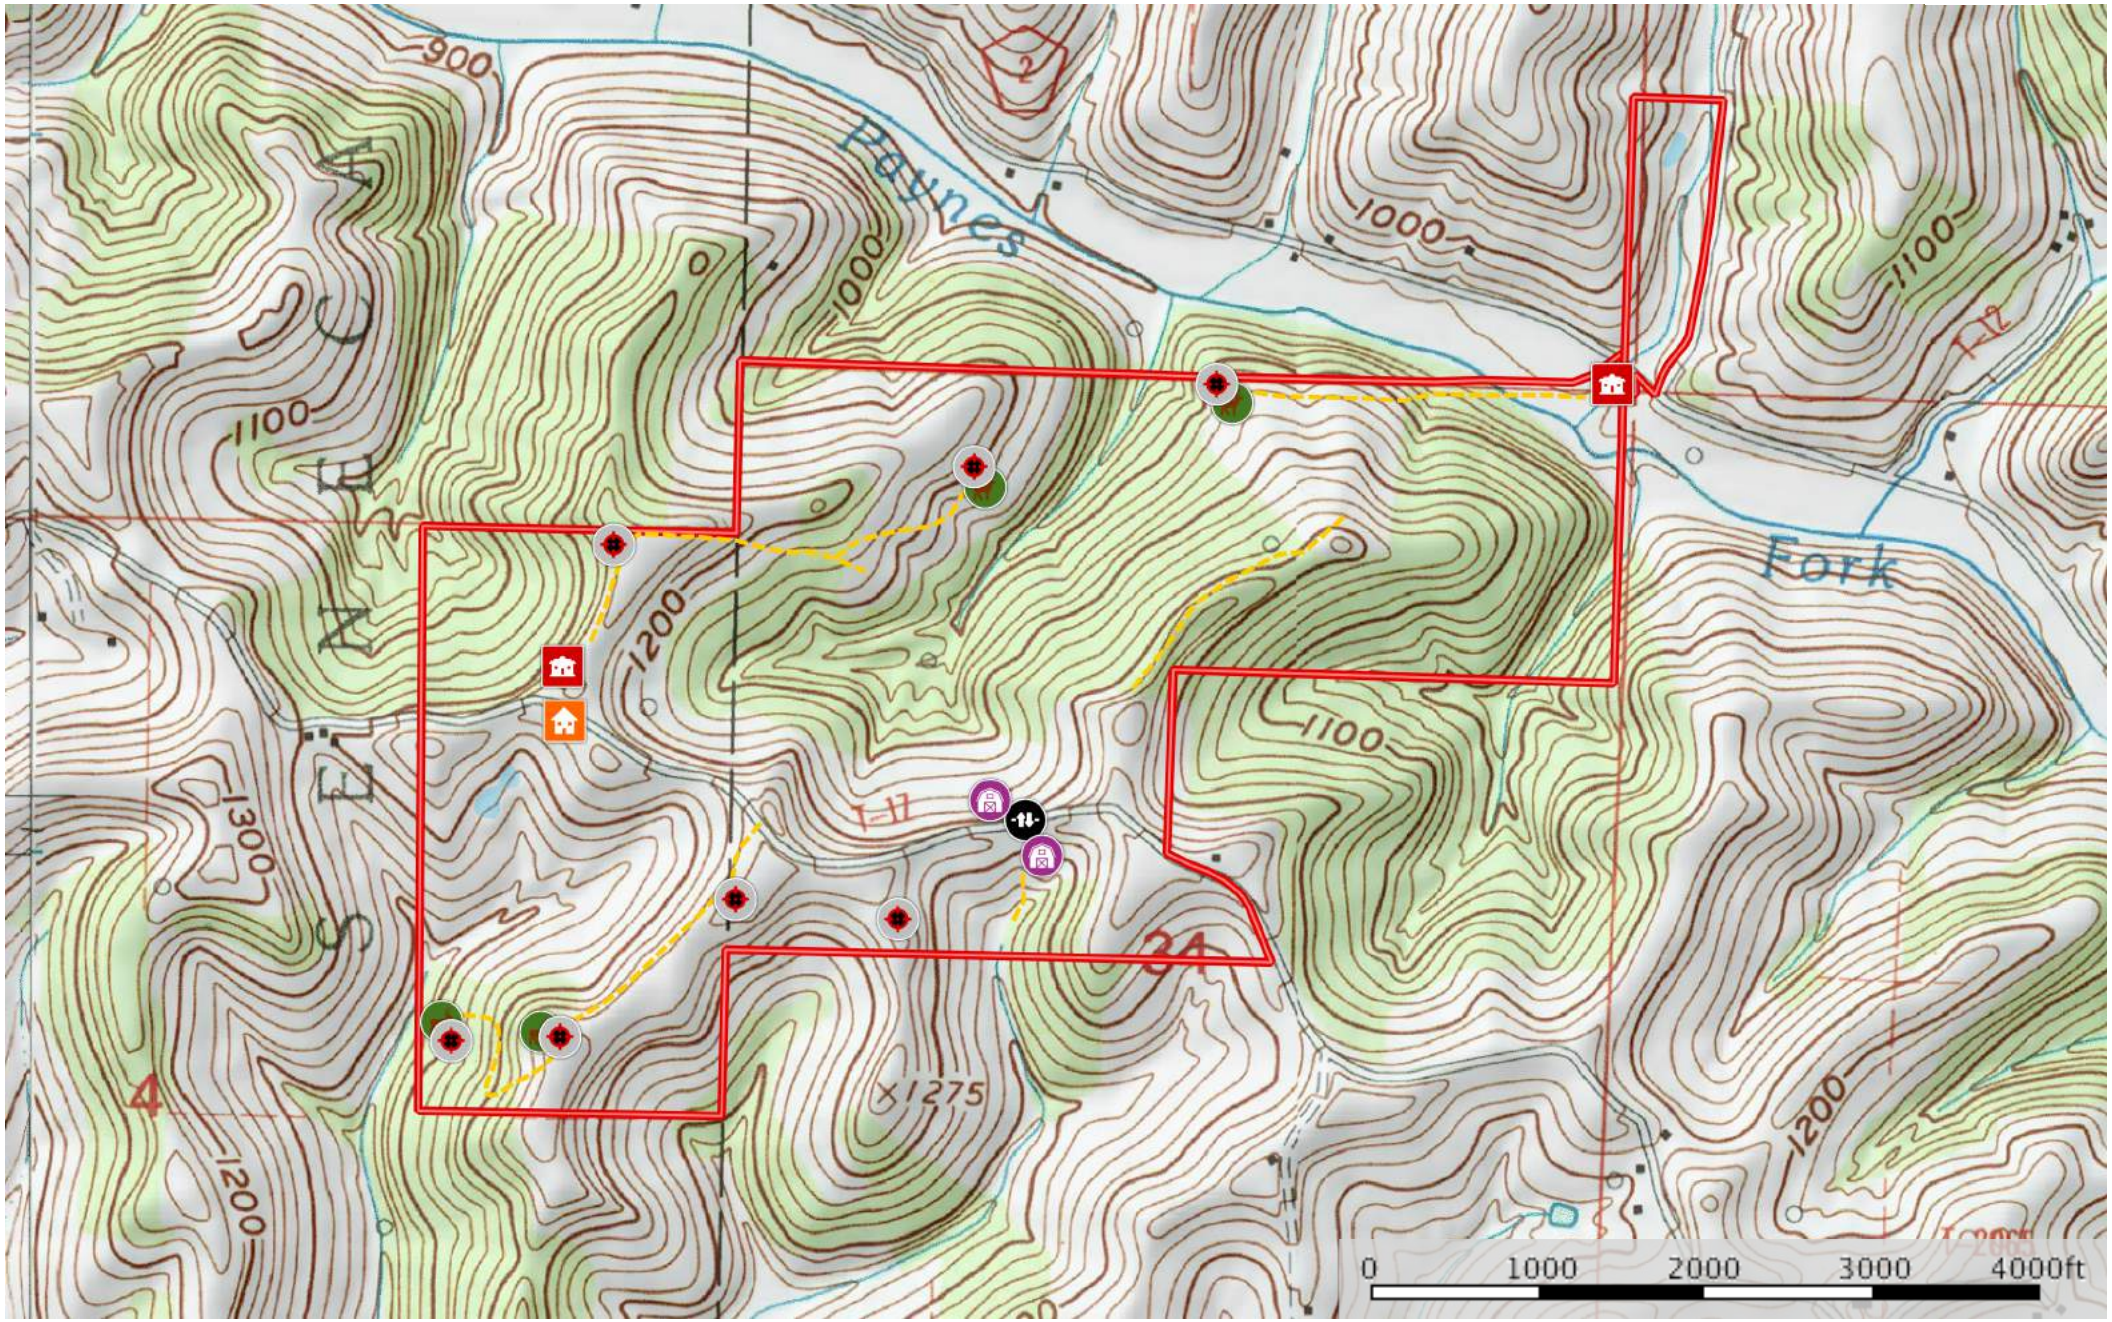

31886 Christman Ridge Road

Monroe County, Ohio, 273.507 AC +/-

- Barn
- Blind
- Feeder
- House
- Main House
- Gate
- Road / Trail
- Pond / Tank
- Boundary