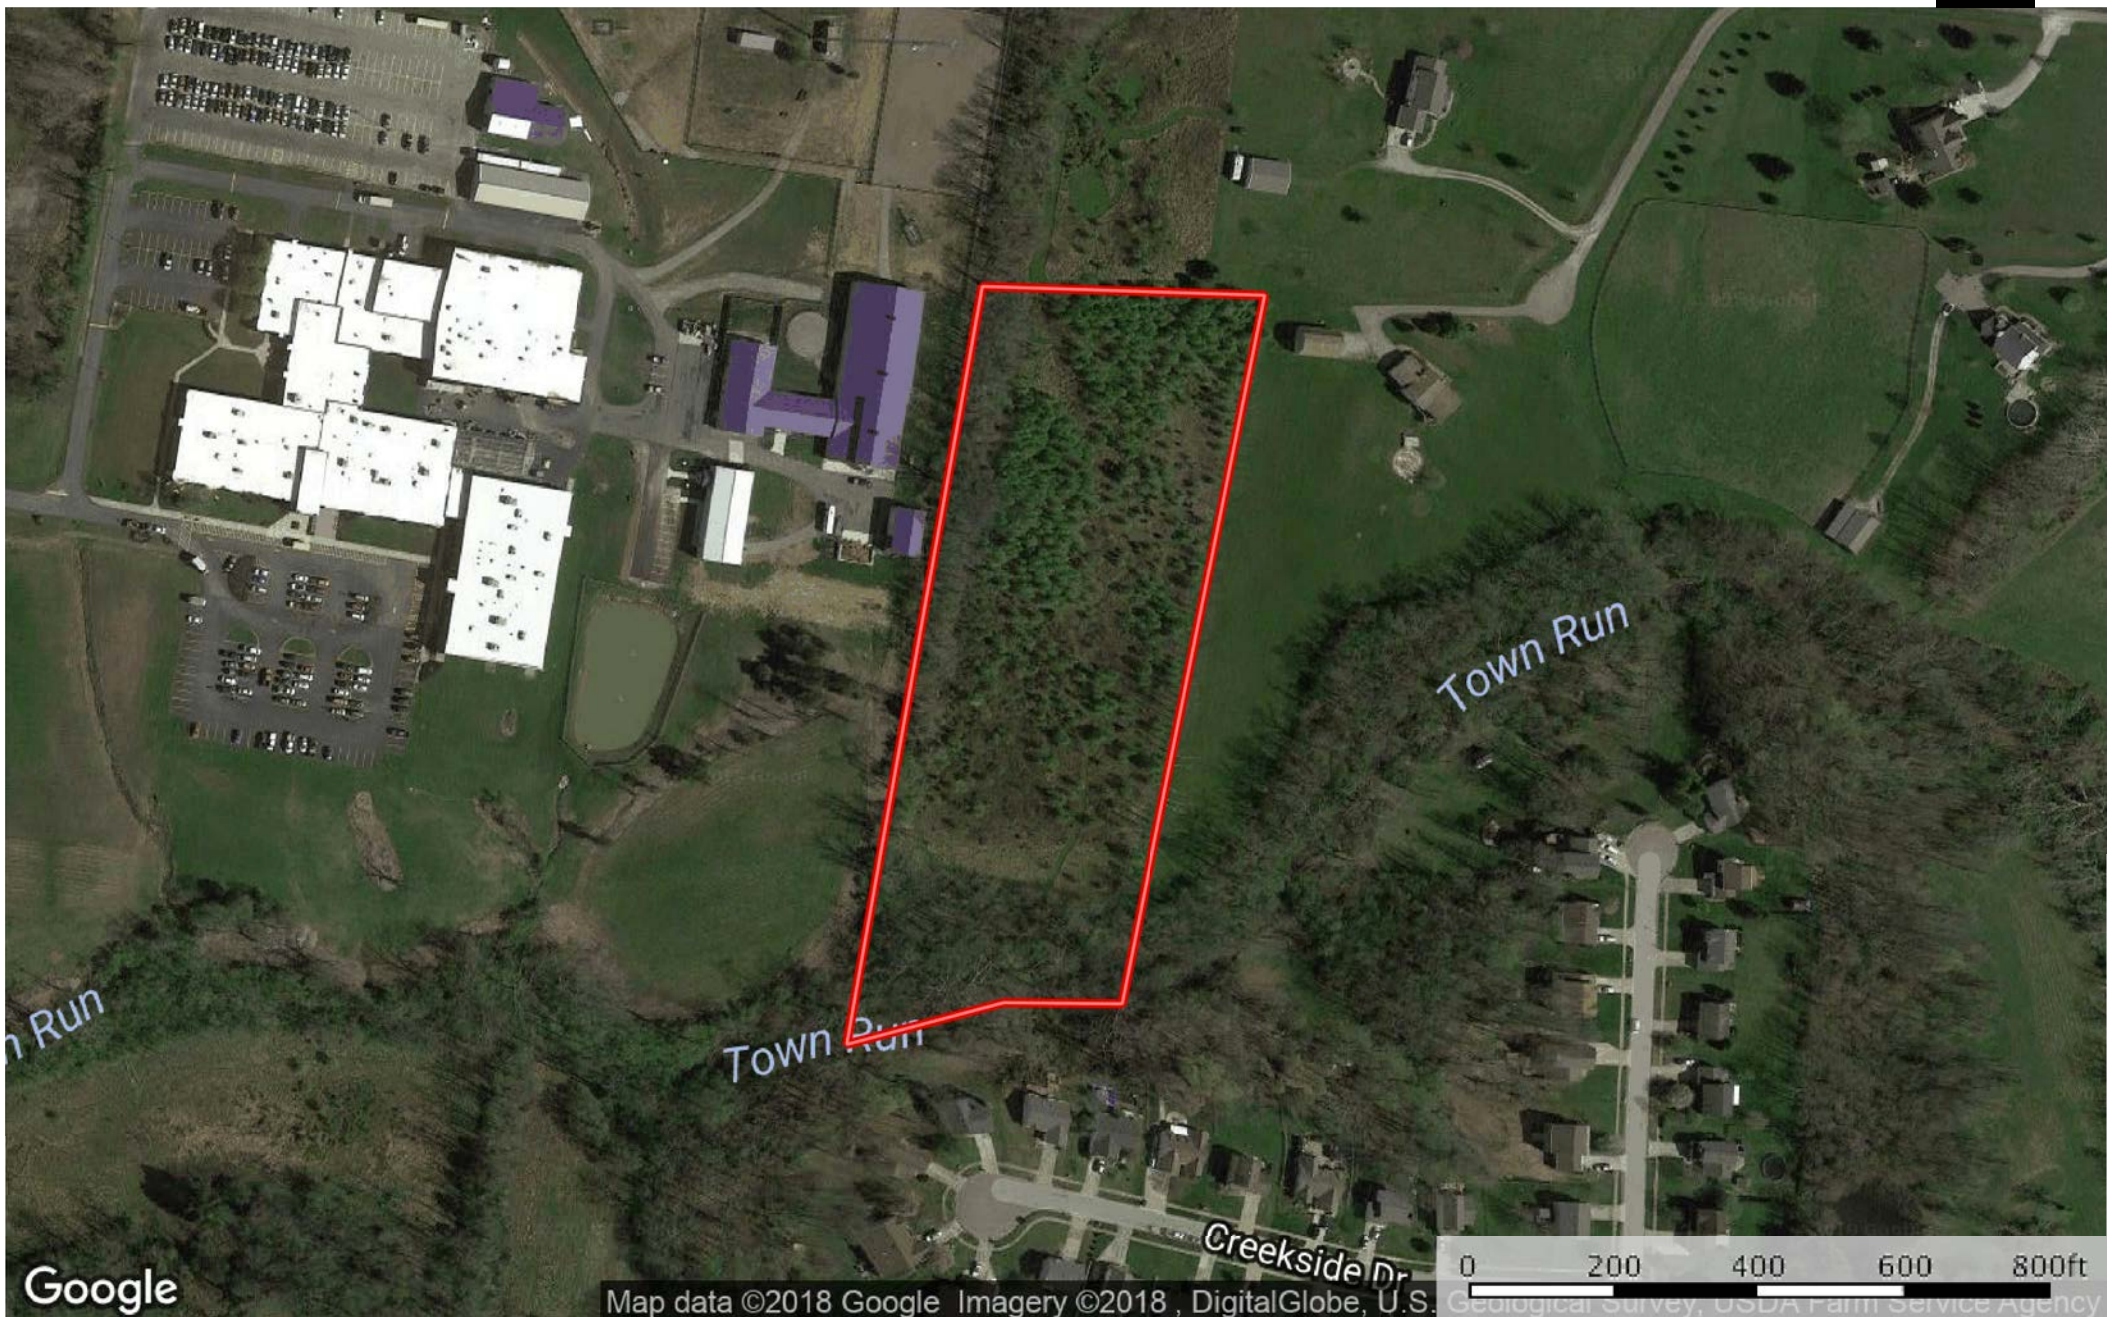

5.29 Acres State Route 125 (Blair Court) Bethel Ohio 45106
Clermont County, Ohio, 5.29 AC +/-

 Boundary