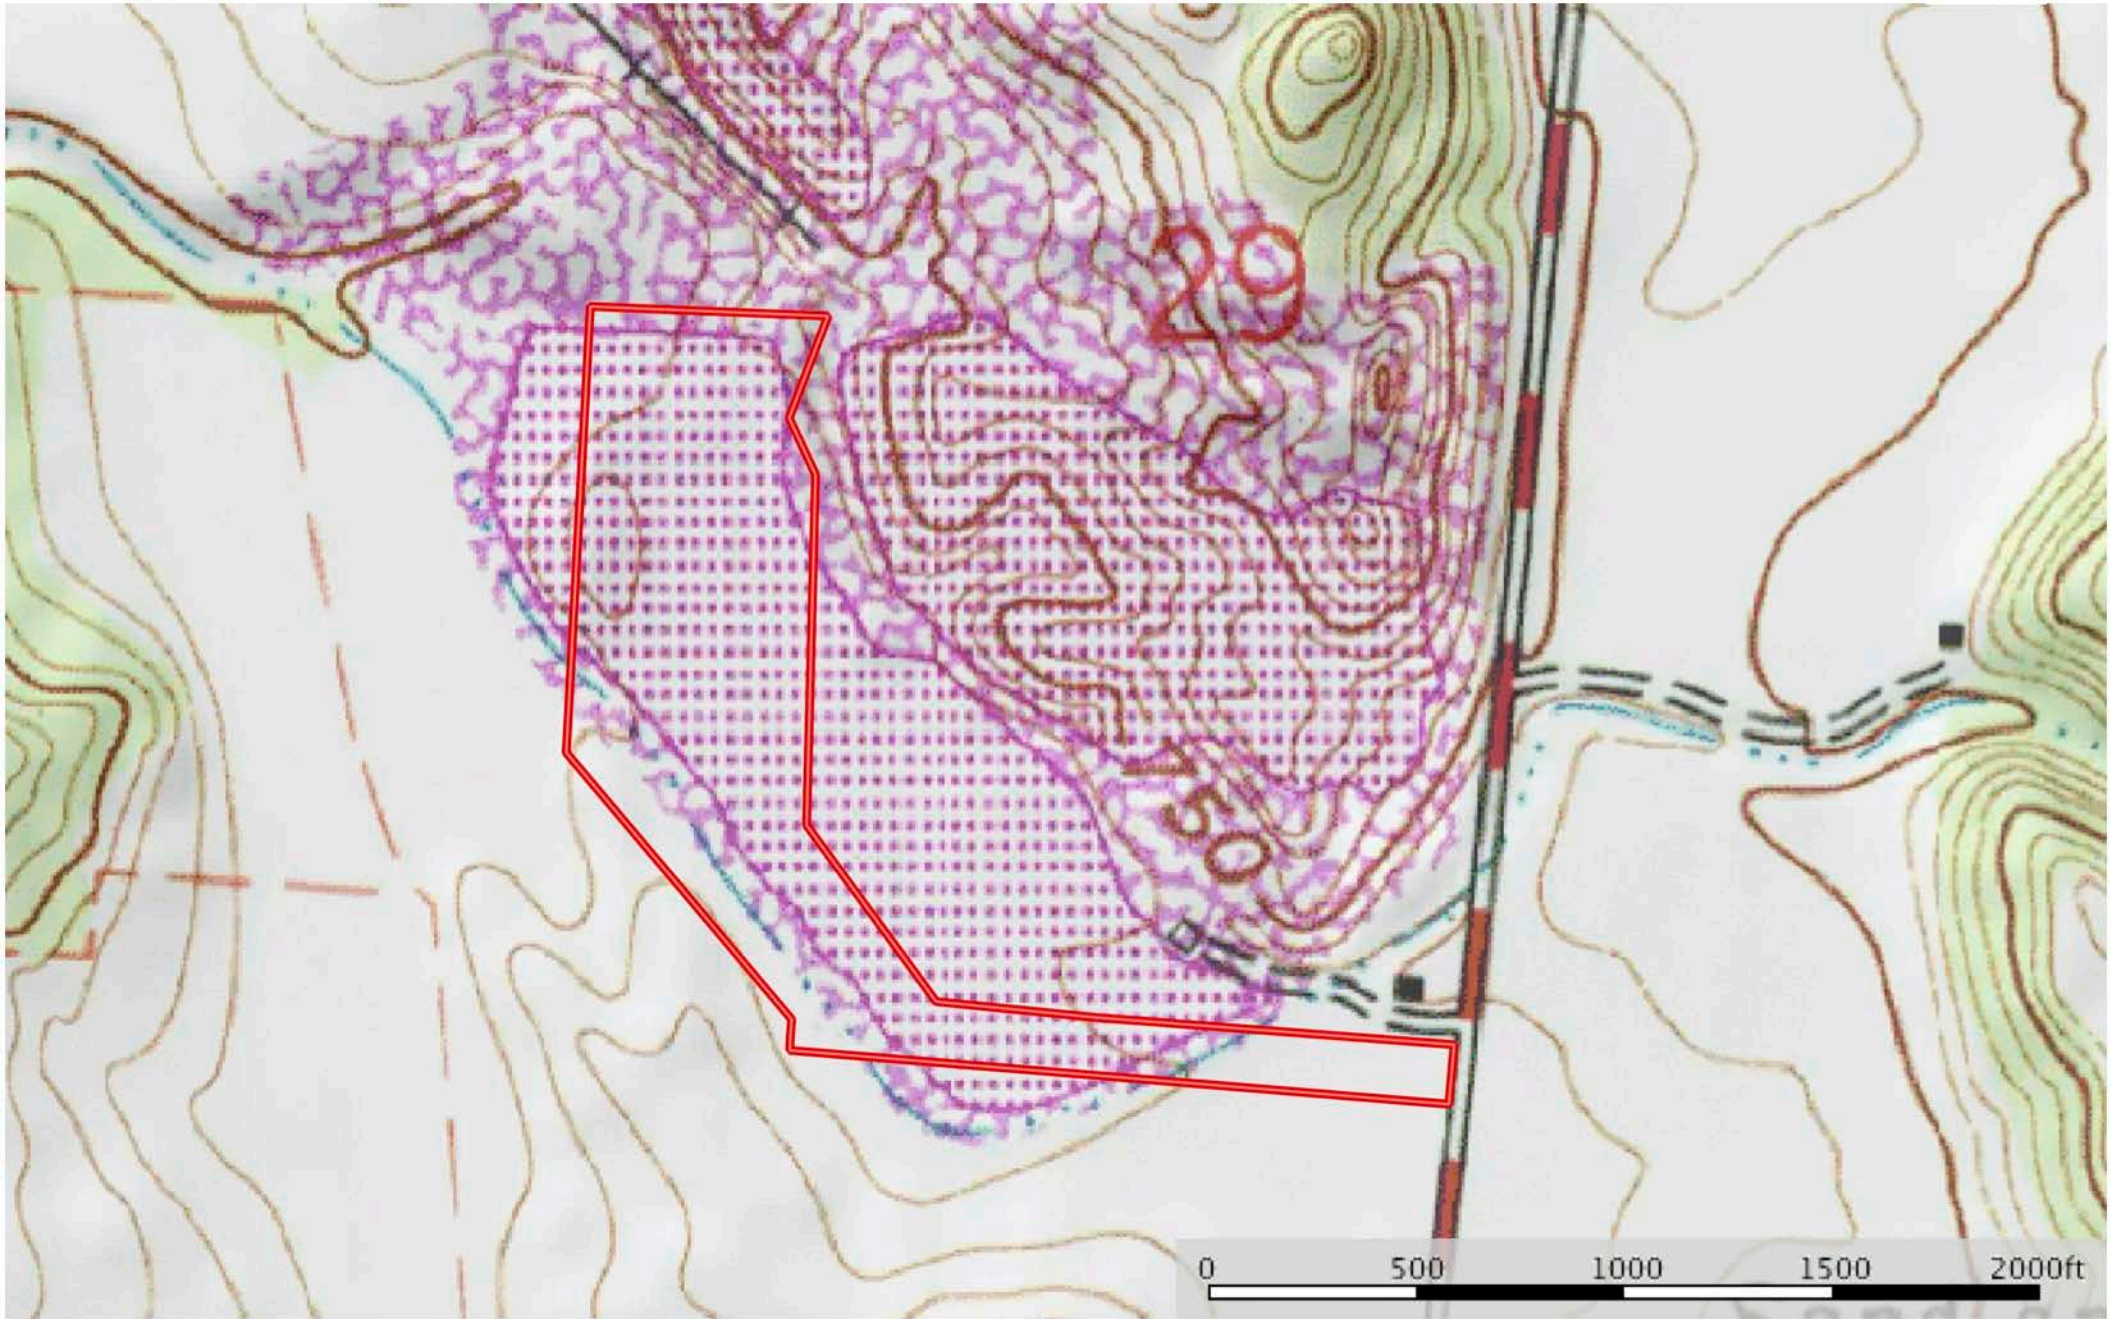

Sulpher Springs 14
Ross County, Ohio, 14.3 AC +/-

 Boundary