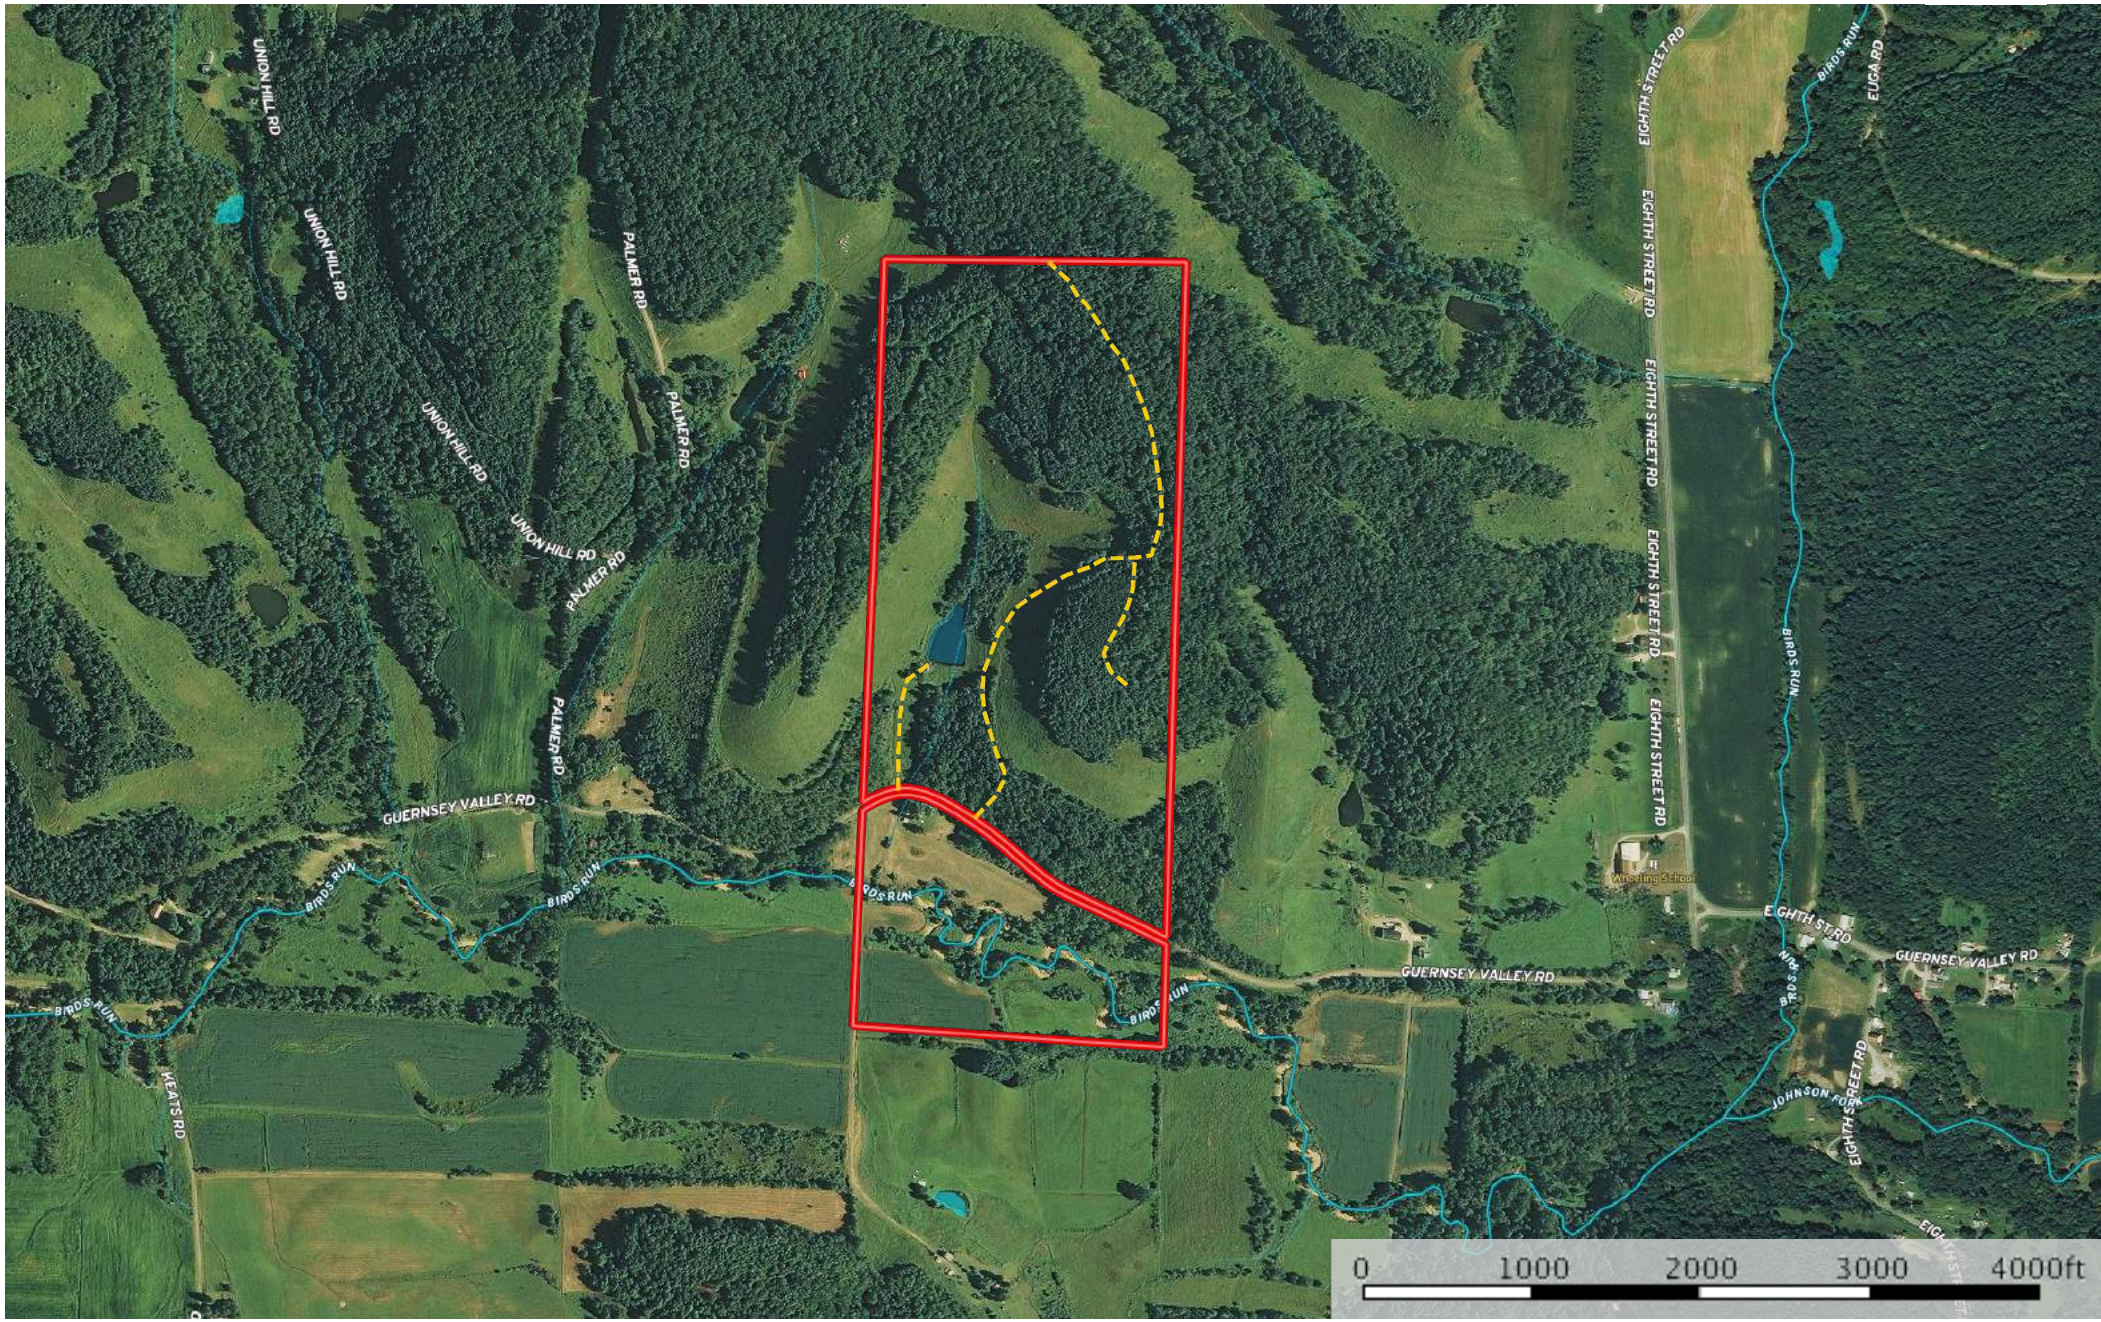

6730 Guernsey Valley Road

Guernsey County, Ohio, 109.145 AC +/-

- Road / Trail
- Pond / Tank
- Boundary
- - - Stream, Intermittent
- River/Creek
- Water Body