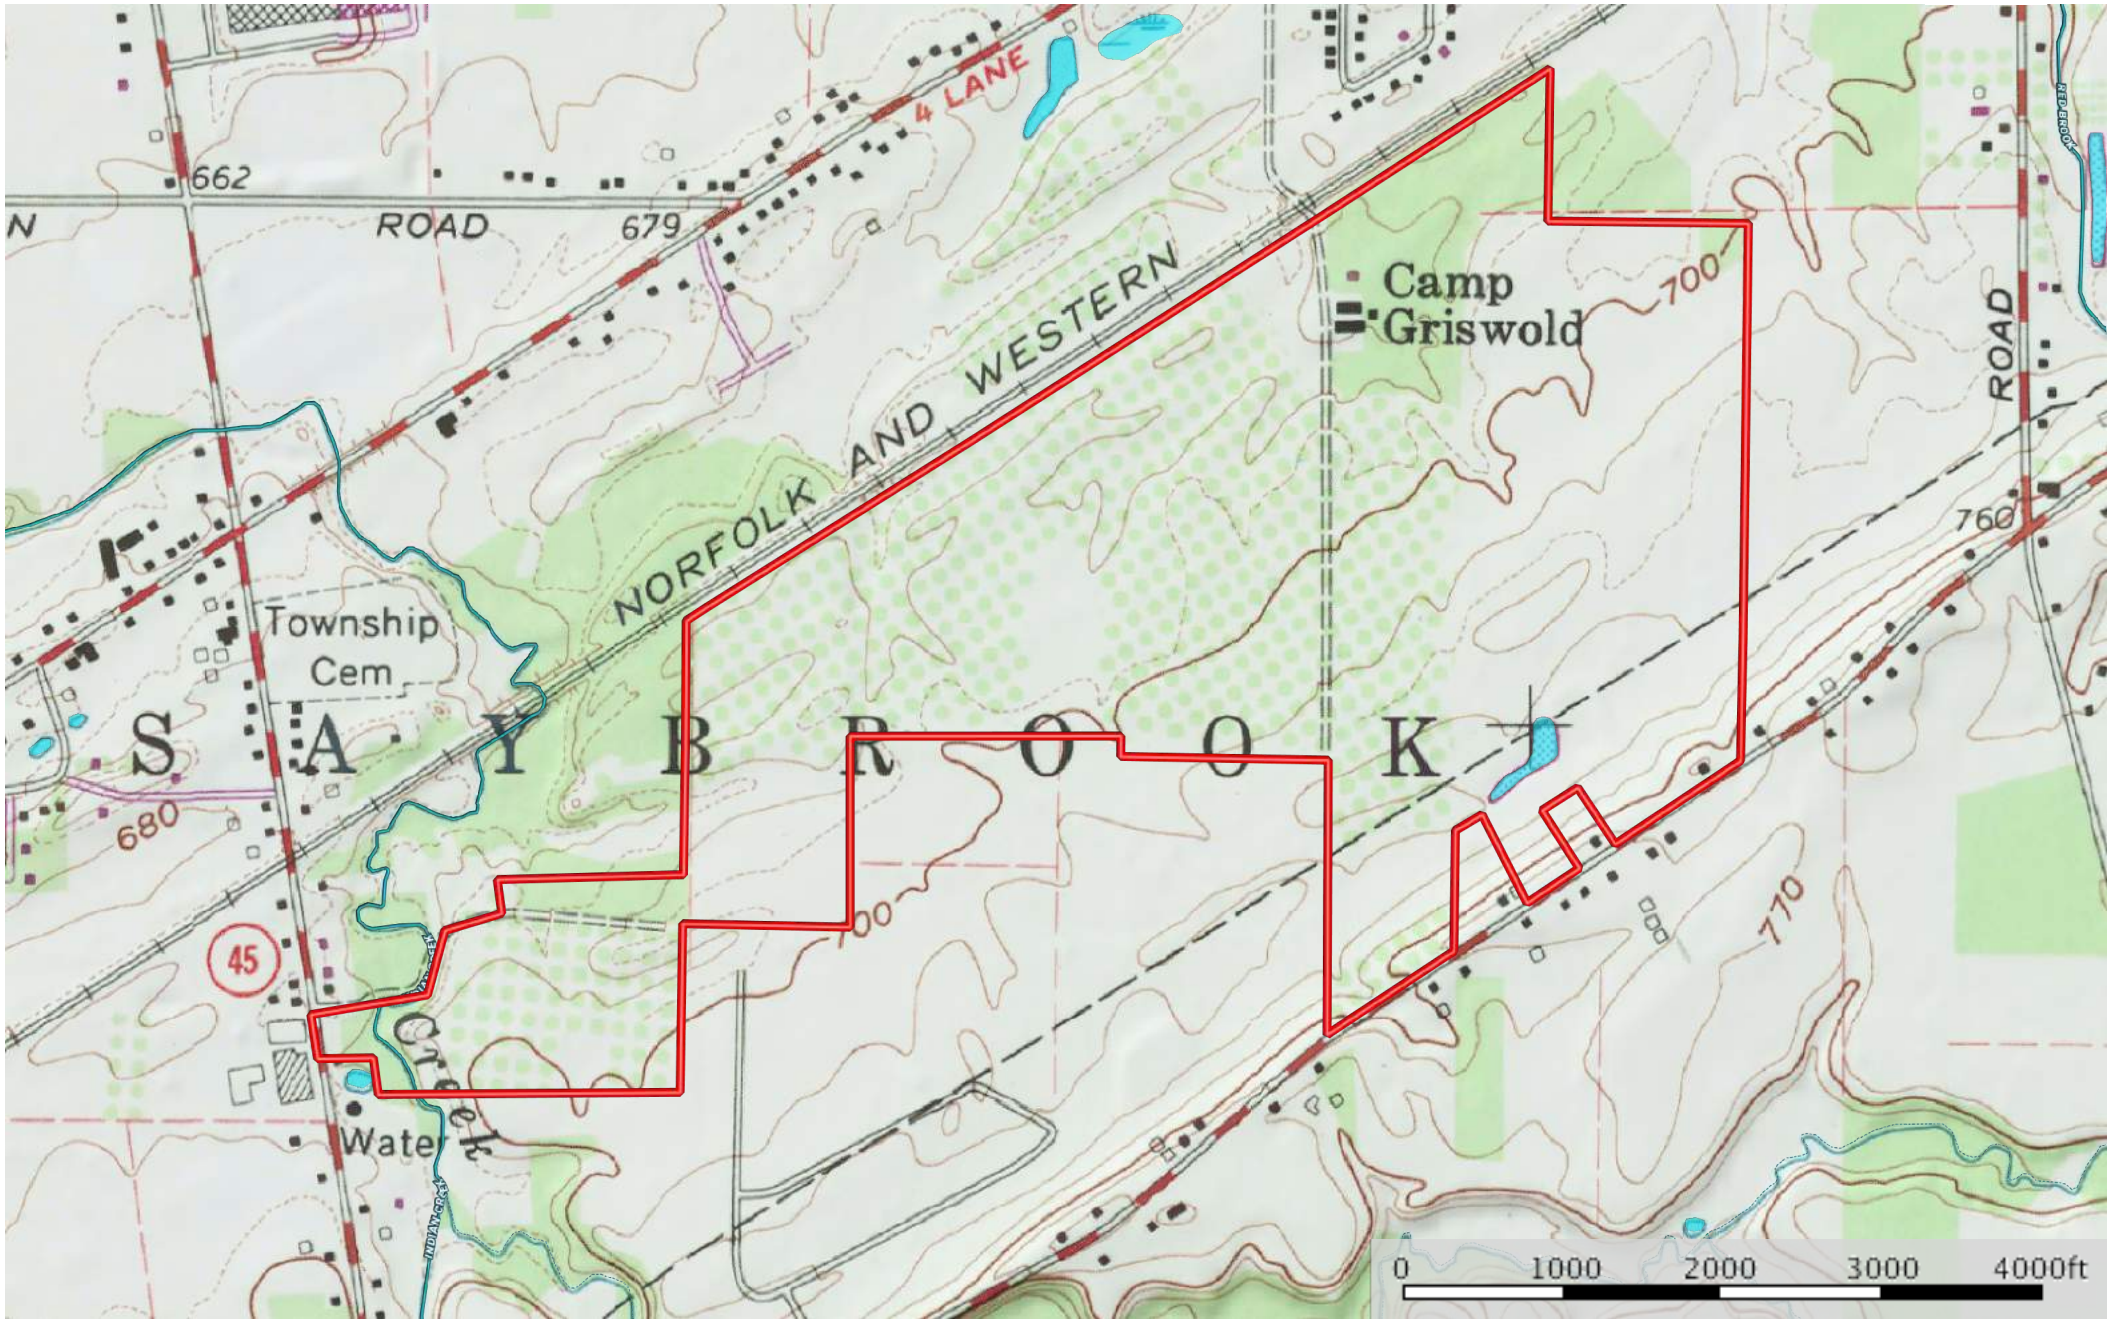

7636 Center Road

Ashtabula County, Ohio, 295.828 AC +/-

-  Boundary
-  100 Year Floodplain
-  500 Year Floodplain
-  Stream, Intermittent
-  River/Creek
-  Water Body