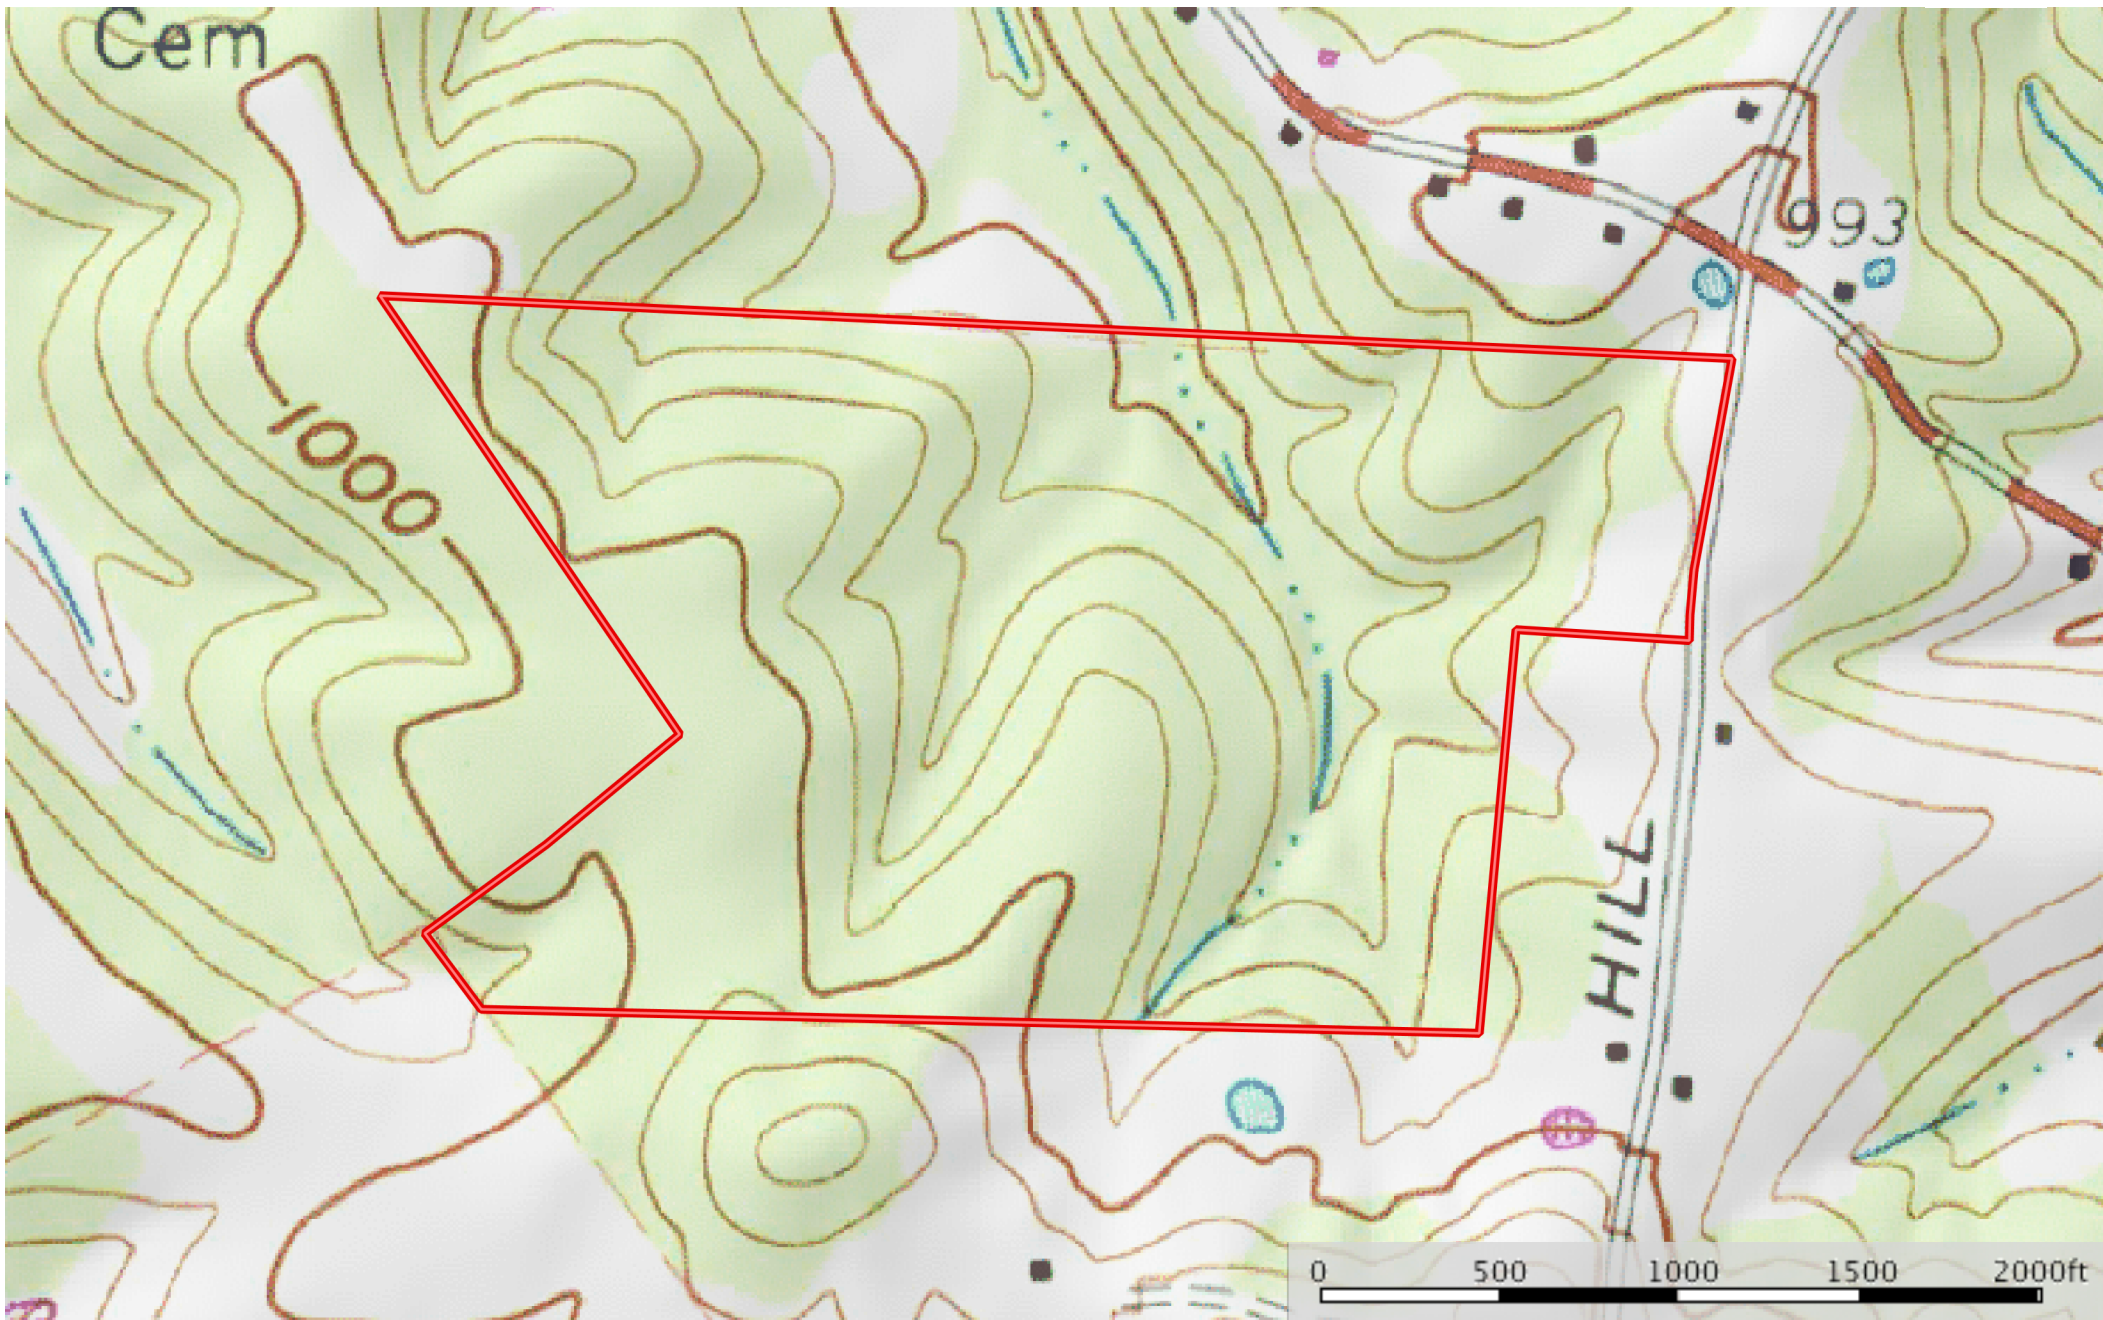

72.25 acres Rear Liberty Hill, Chillicothe, OH (Huntington Twp)

Ross County, Ohio, 72.25 AC +/-

 Boundary