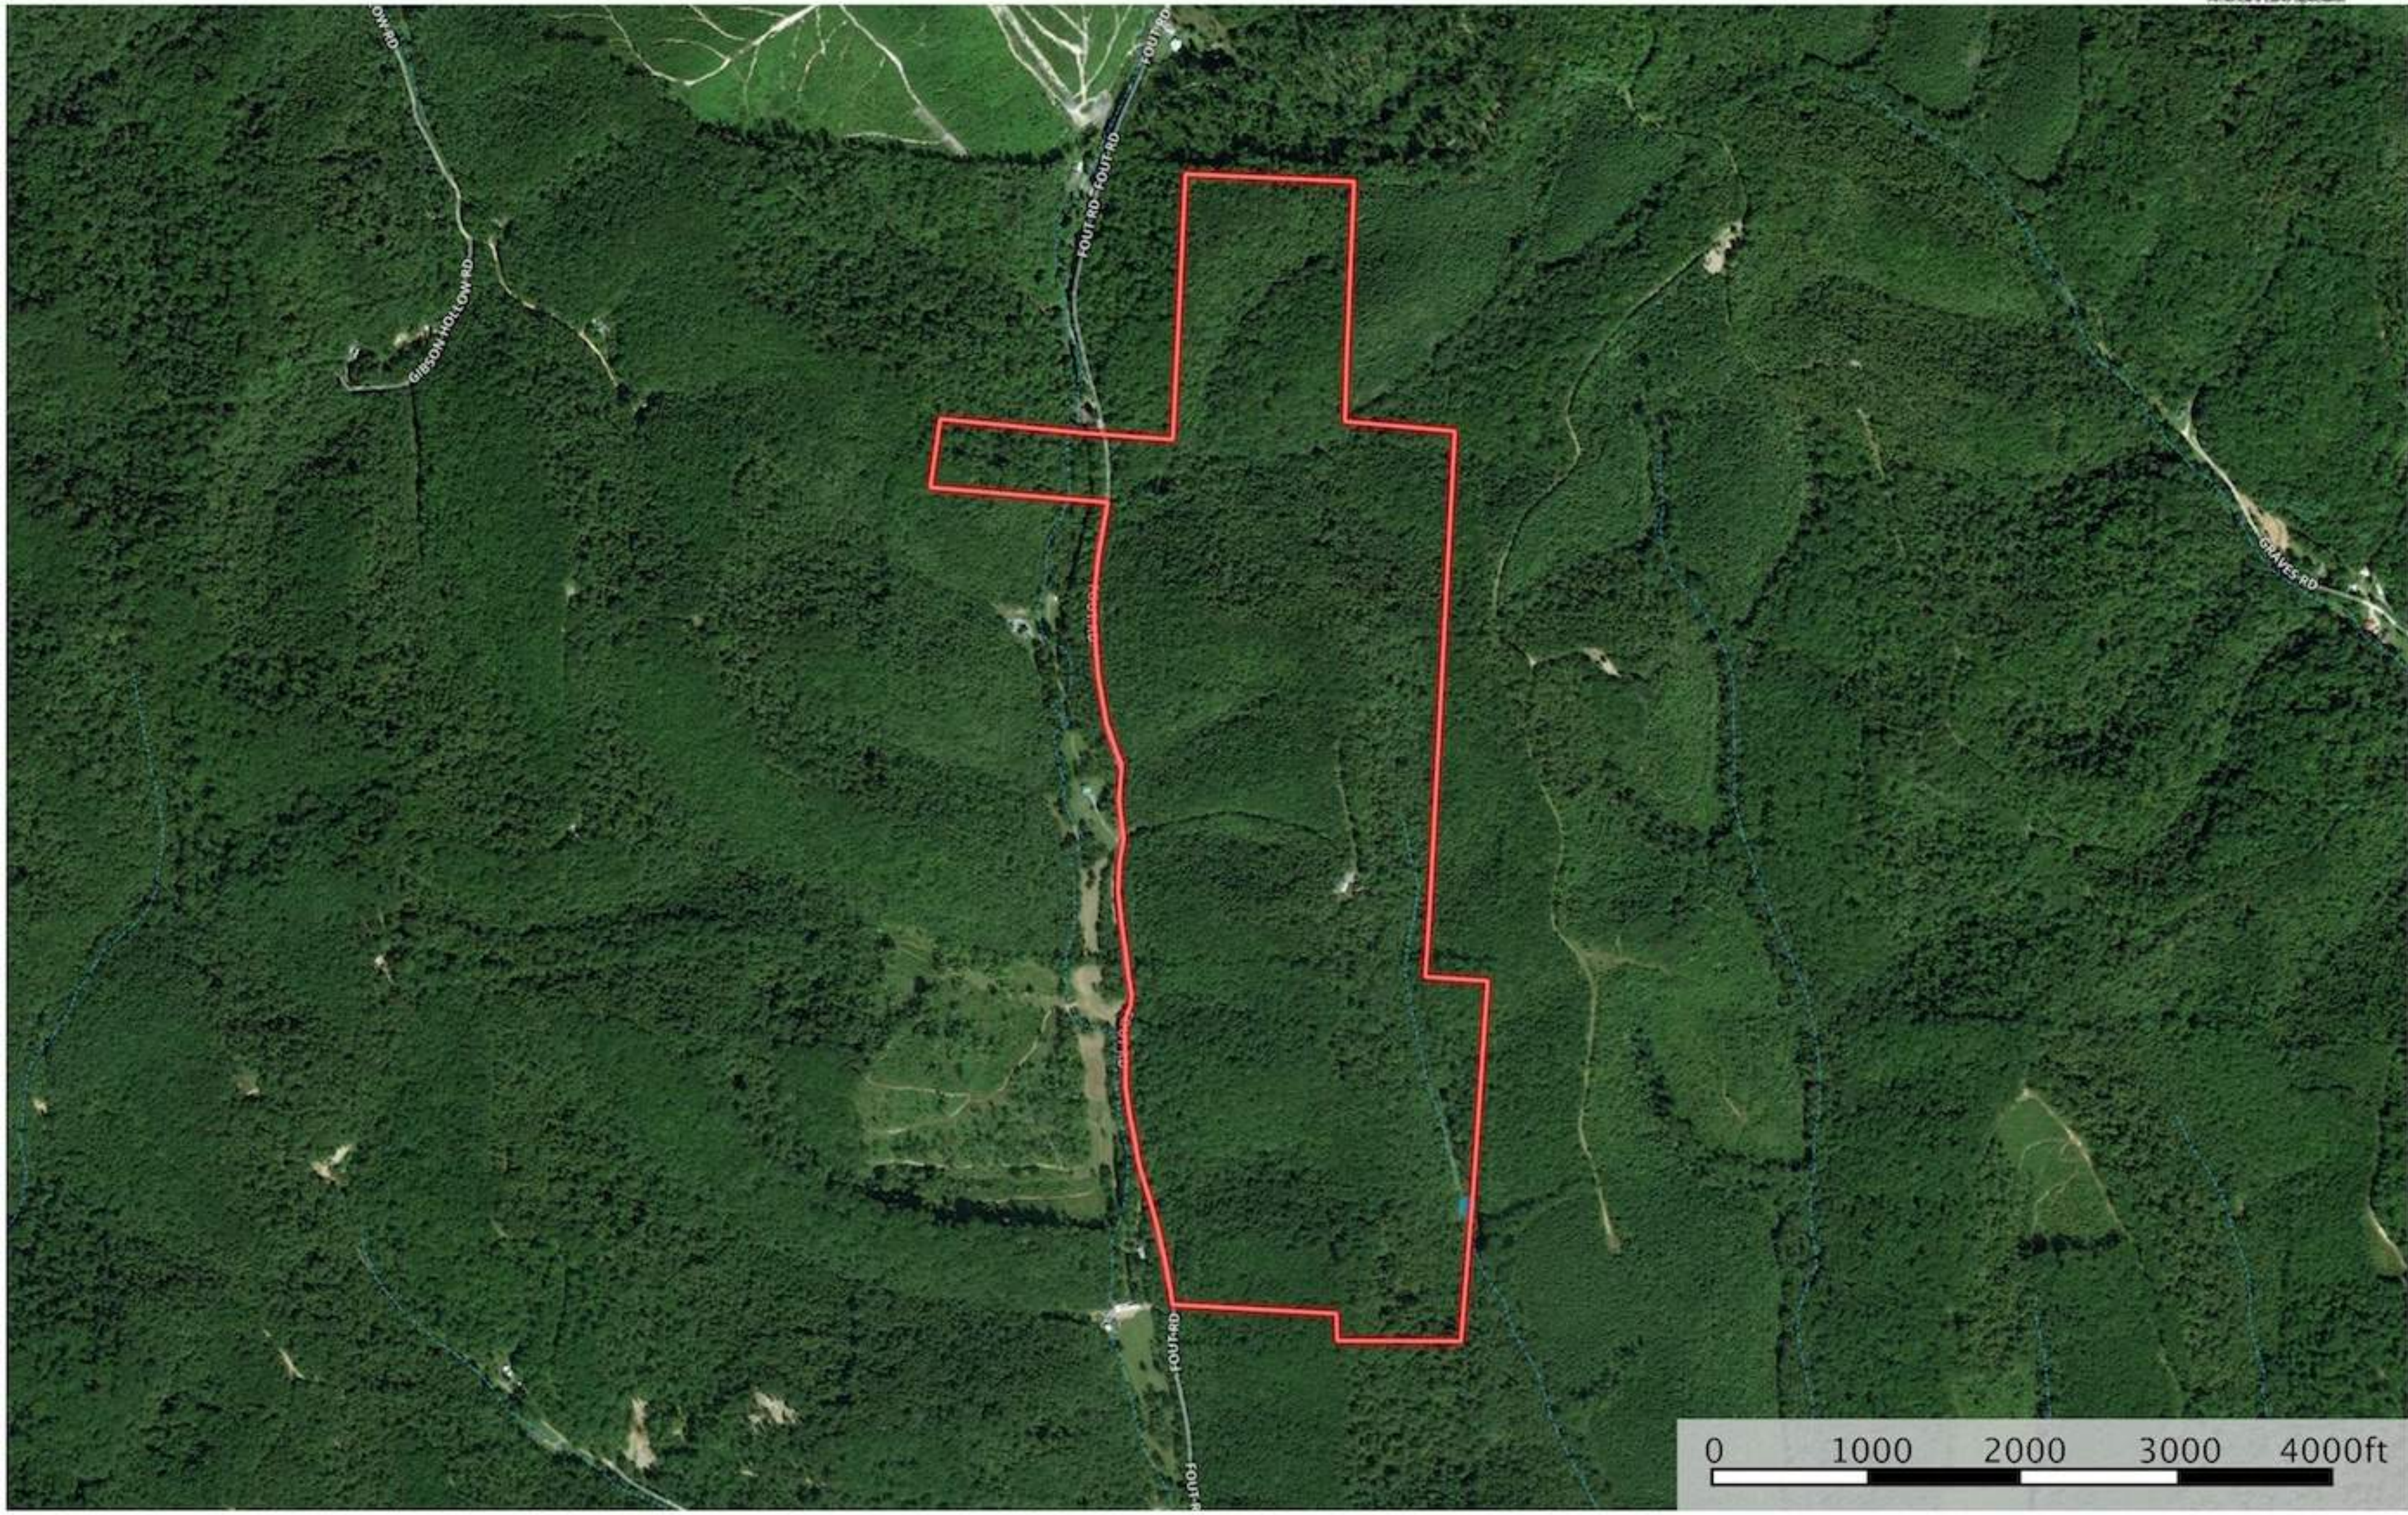

# Fout Rd

Vinton County, Ohio, 202.0 AC +/-

- Stream Intermittent
- River/Creek
- Water Body
- Boundary