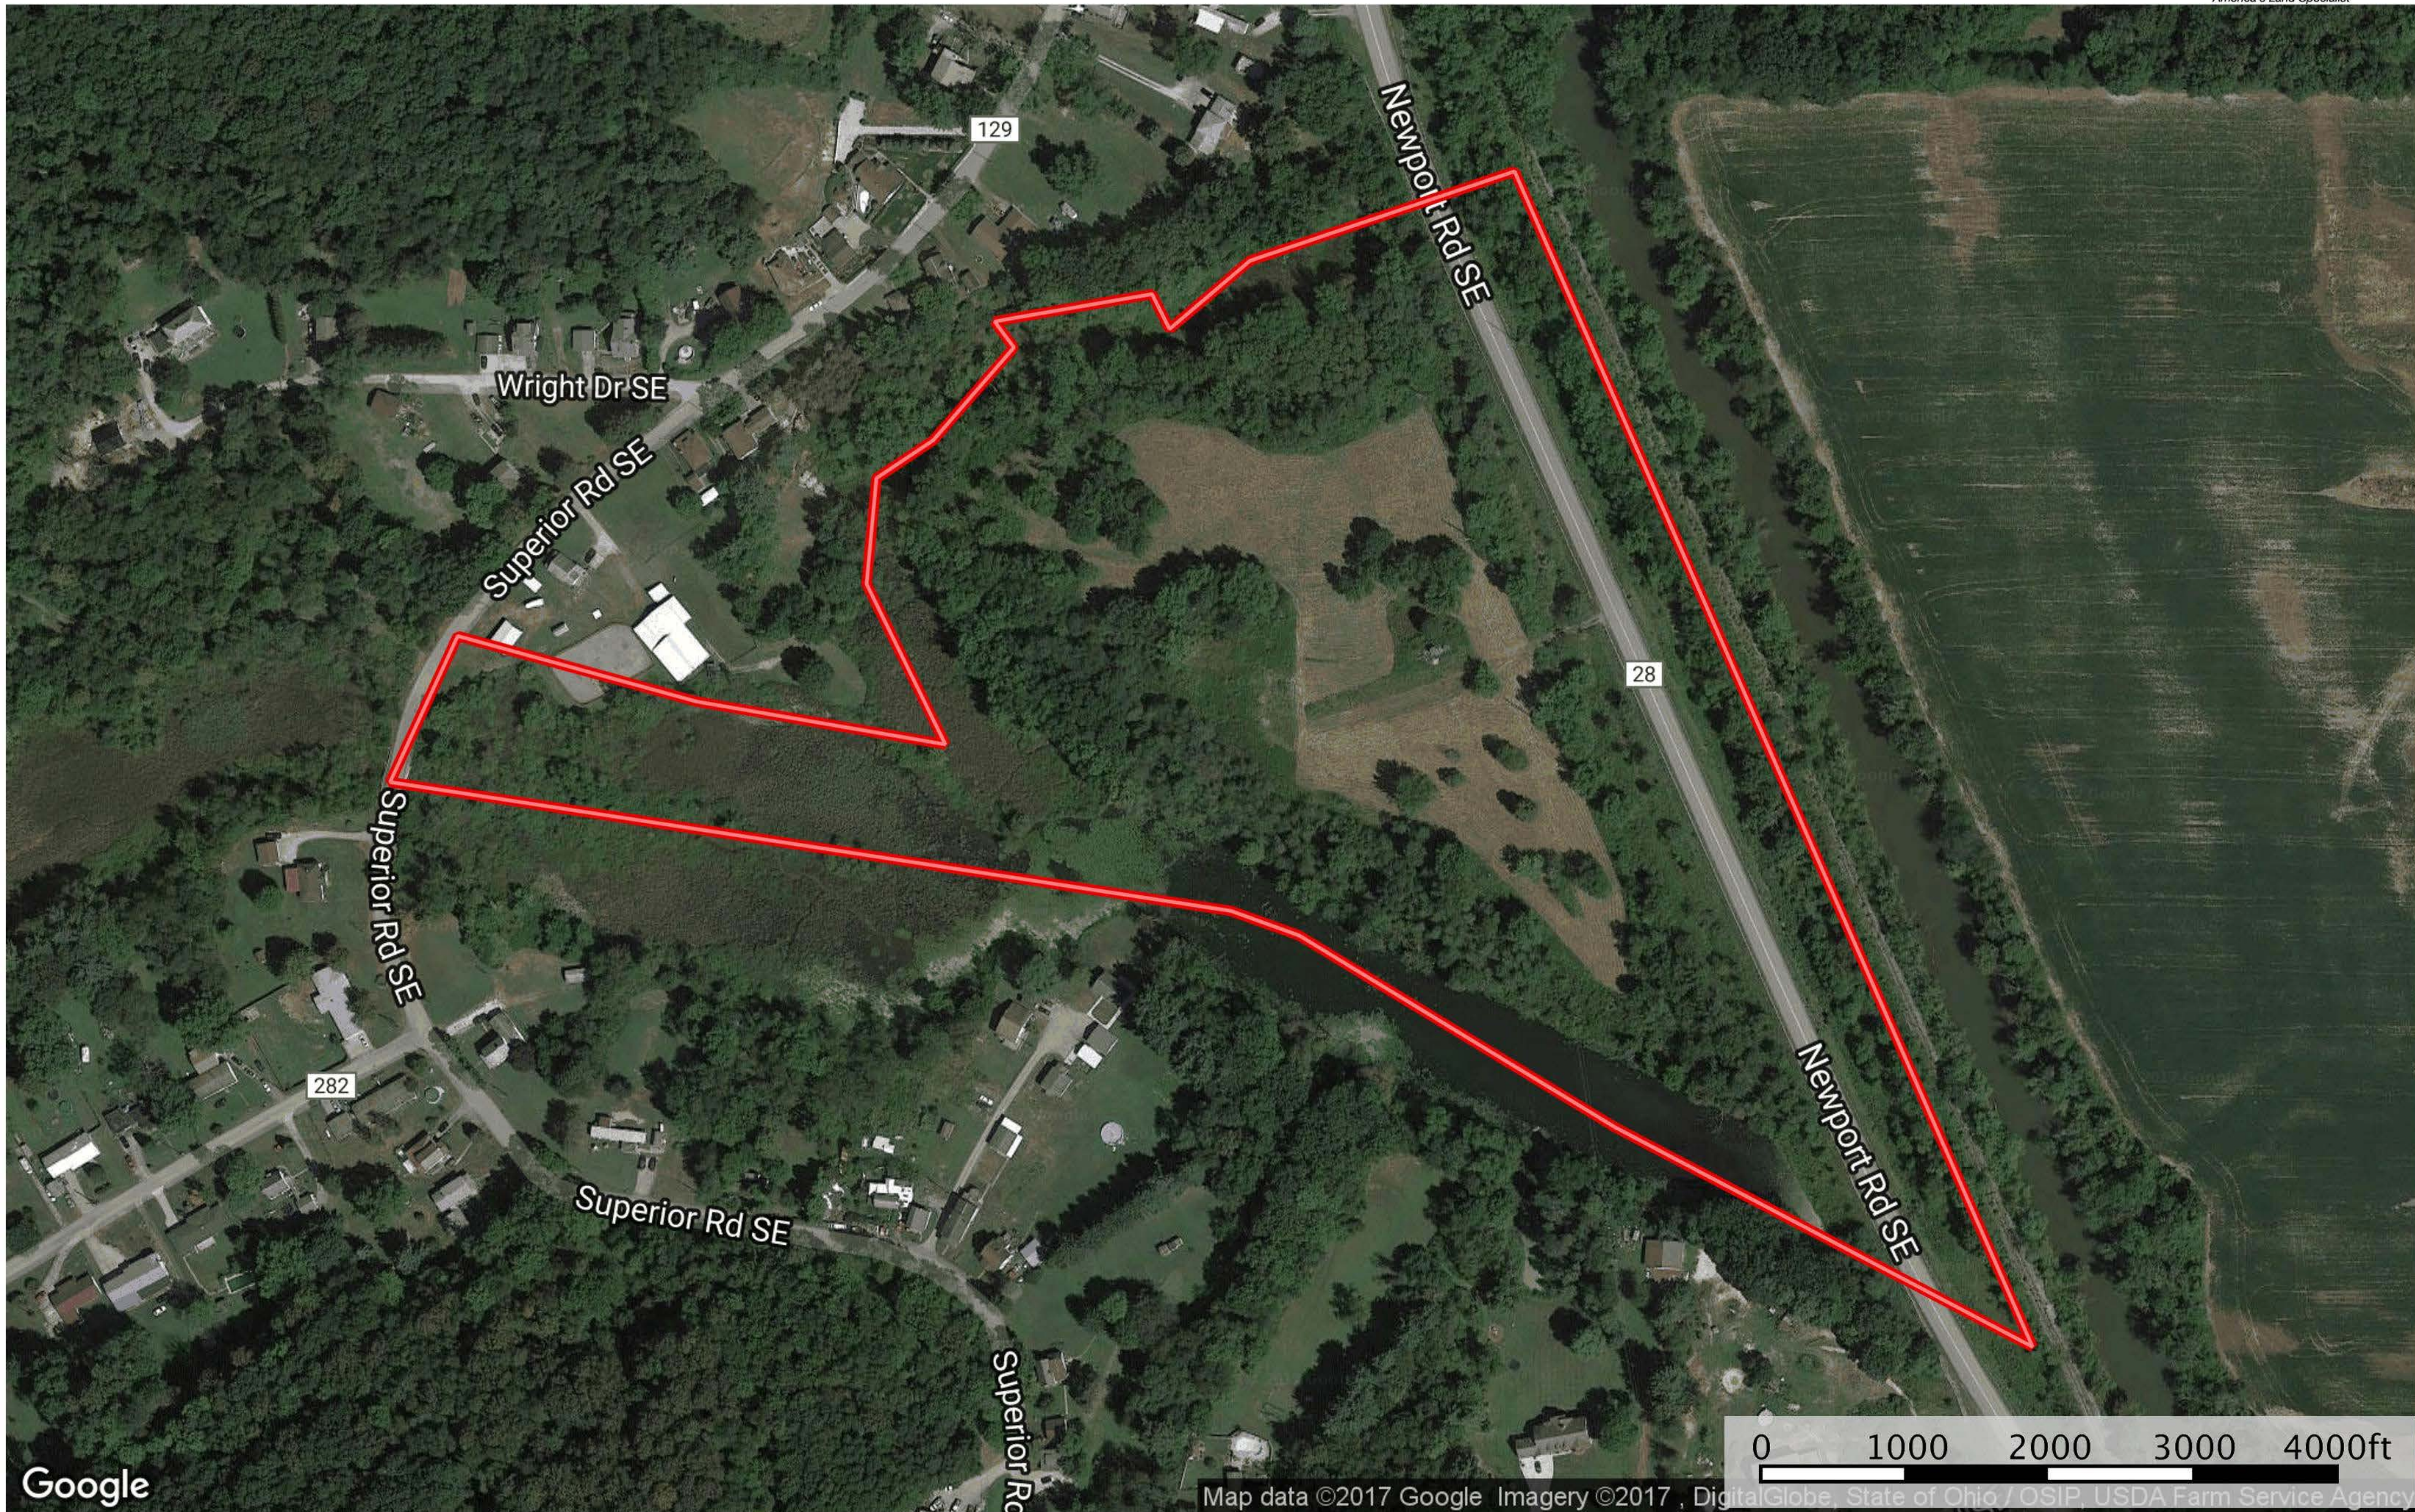

0 Newport rd  
Tuscarawas County, Ohio, 25.705 AC +/-

Google

 Boundary