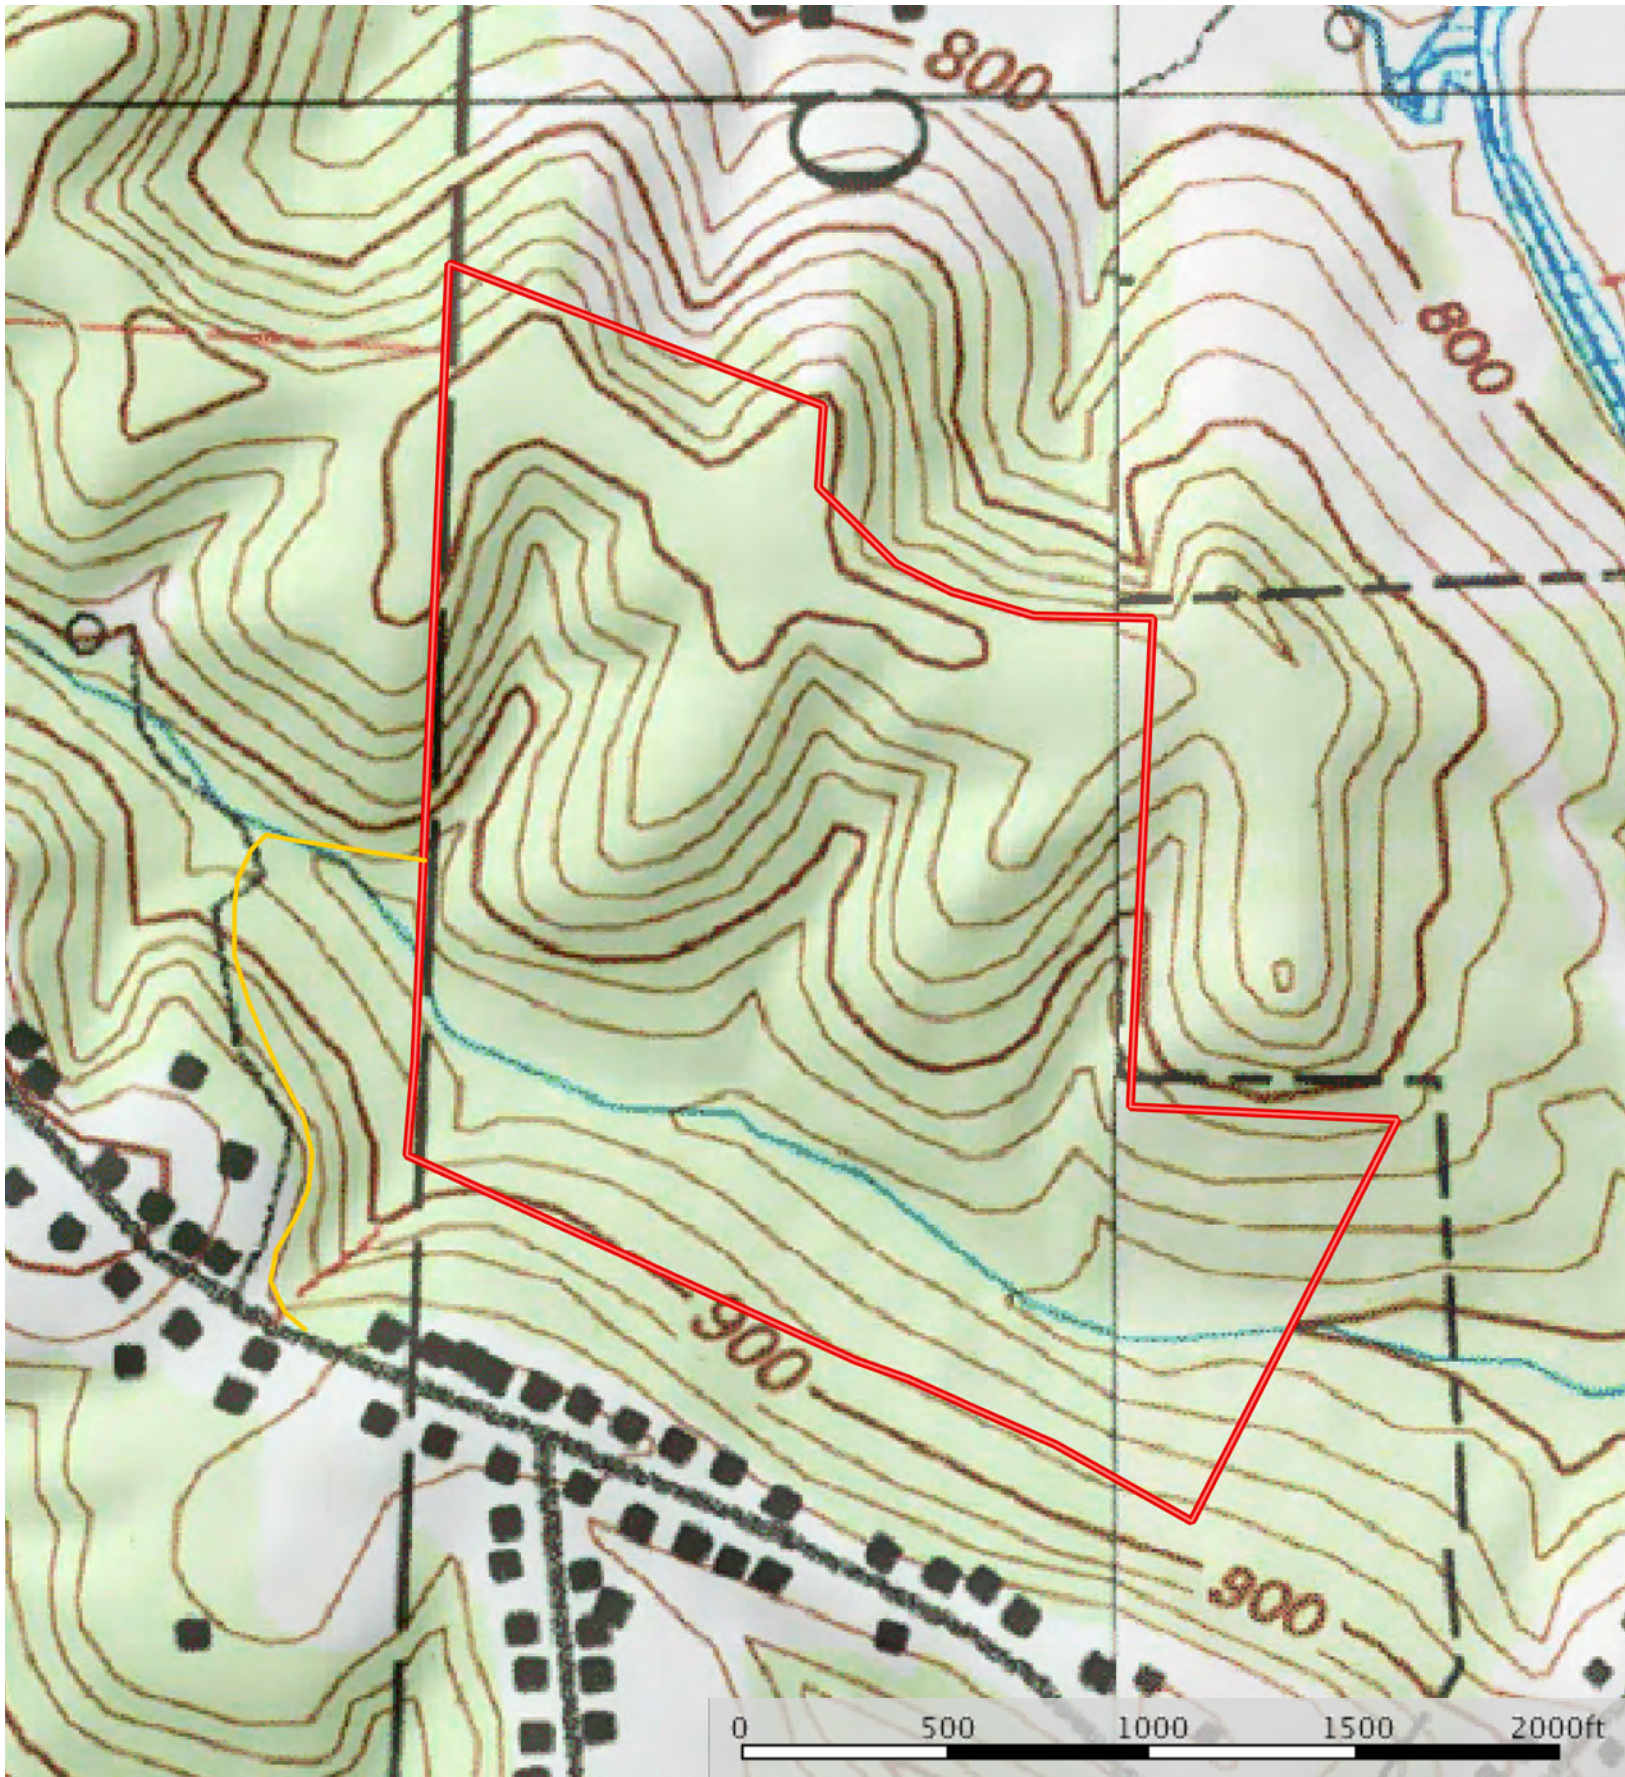

Skyline Dr.
Guernsey County, Ohio, 53.513 AC +/-

— Access Easement □ Boundary